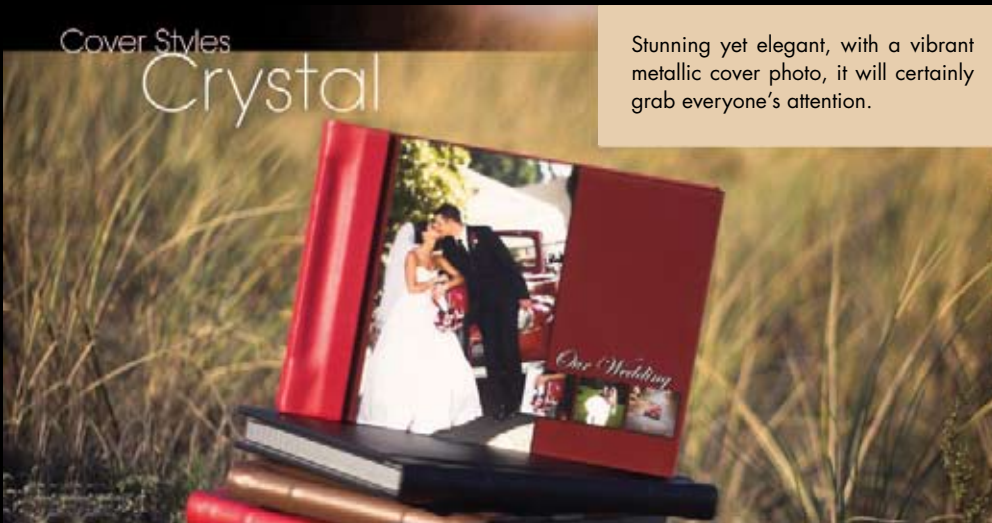

Crystal

Stunning yet elegant, with a vibrant metallic cover photo, it will certainly grab everyone's attention.